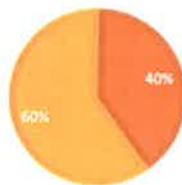

ARLWYO / CATERING

■ Uned / Unit 1 ■ Uned / Unit 2