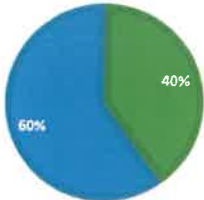

AST BUSNES / BUSINESS ST.

- Uned / Unit 1
- Profion Uned / Unit Tests