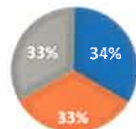

LLENYDDIAETH GYMRAEG

■ Uned / Unit 2 ■ Uned / Unit 3
■ Uned / Unit 4