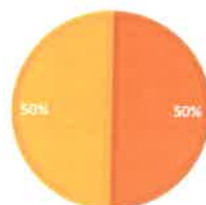

ADD GORFF (BYR) / PE (SHORT)

■ Uned / Unit 1/2/3 ■ Ymarferol 1 camp / Practical 1 sport