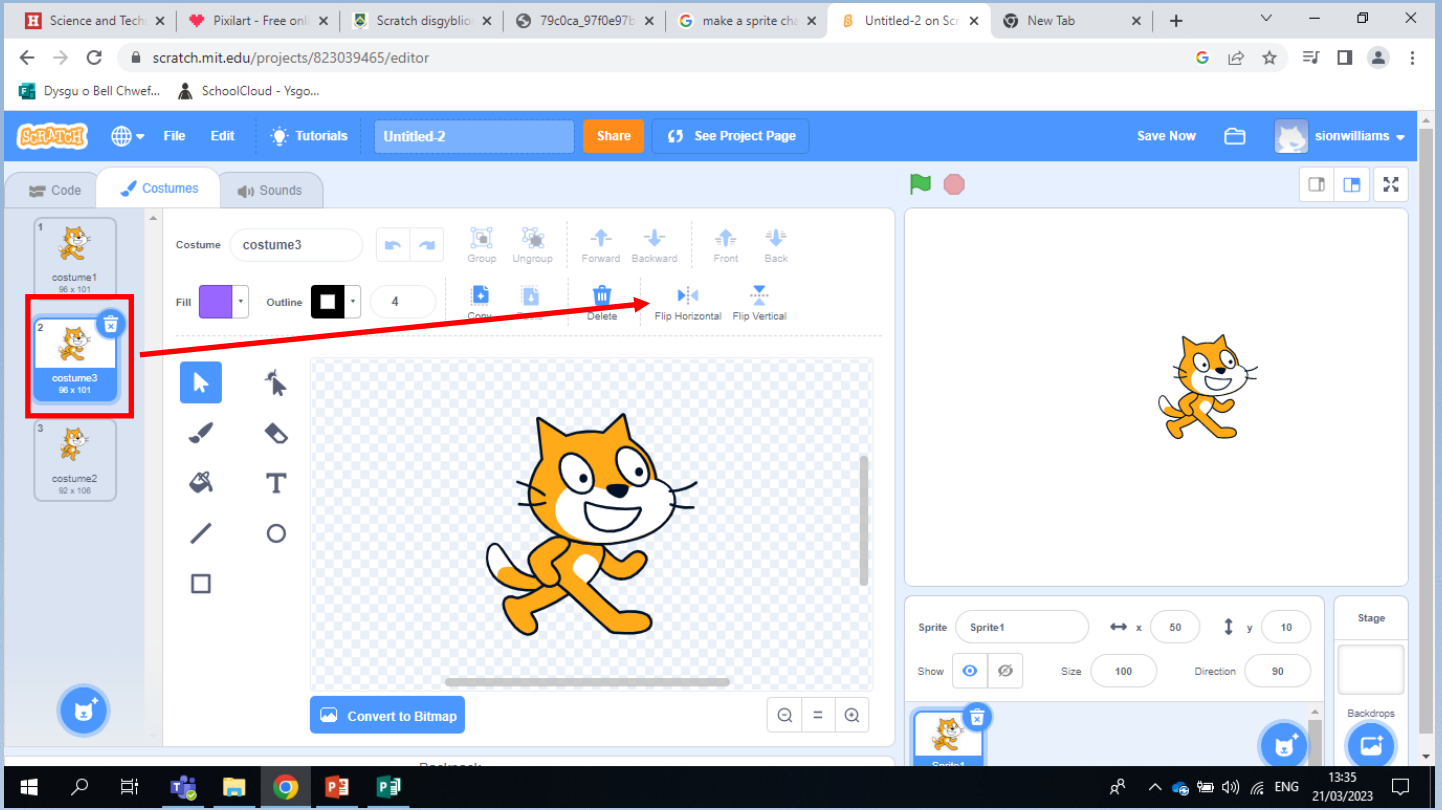

TGCh Cam wrth gam Scratch

Mae'n bosib newid y cyfeiriad mae'r sprite yn edrych wrth newid "costume".

It's possible to change the way that the sprite is looking by changing costume.

```
when clicked
  go to x: 0 y: 0
```

```
when right arrow key pressed
  switch costume to costume1
  change x by 10
```

```
when left arrow key pressed
  switch costume to costume3
  change x by -10
```

```
when up arrow key pressed
  change y by 10
```